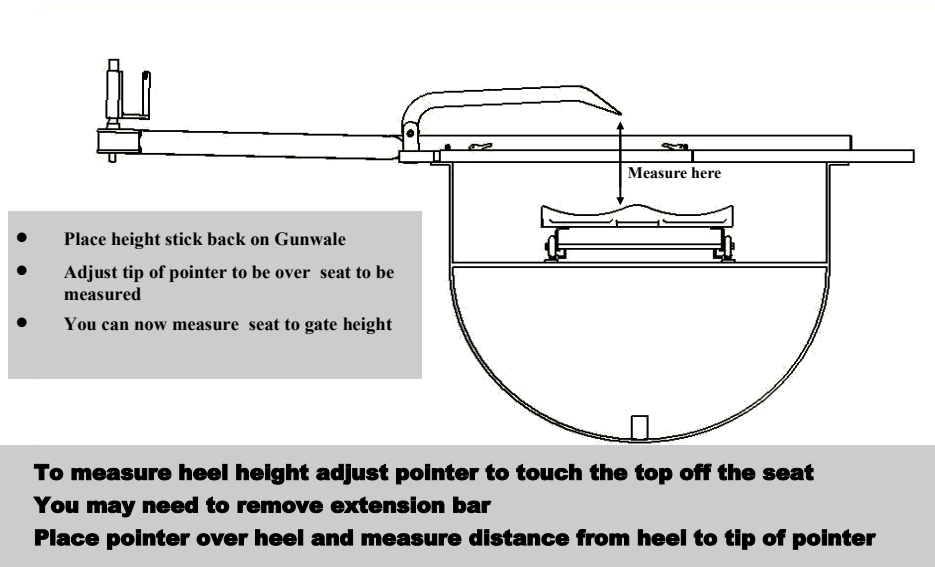

## HEIGHT STICK INSTRUCTIONS

- NEW DESIGN
- NO MORE CALCULATION
- ONE MEASUREMENT FROM SEAT TO GUNWALW
- **AND NOW ONE MEASUREMENT FROM SEAT TO HEEL**

- Simple to use
  - Suitable for all types of boats
- Fits into average size tool boxes ( 400mm long)
  - Made from Anodised Aluminium section
    - Can be used as a straight edge
    - Ideal for the travelling Coach
- Machine components for maximum accuracy