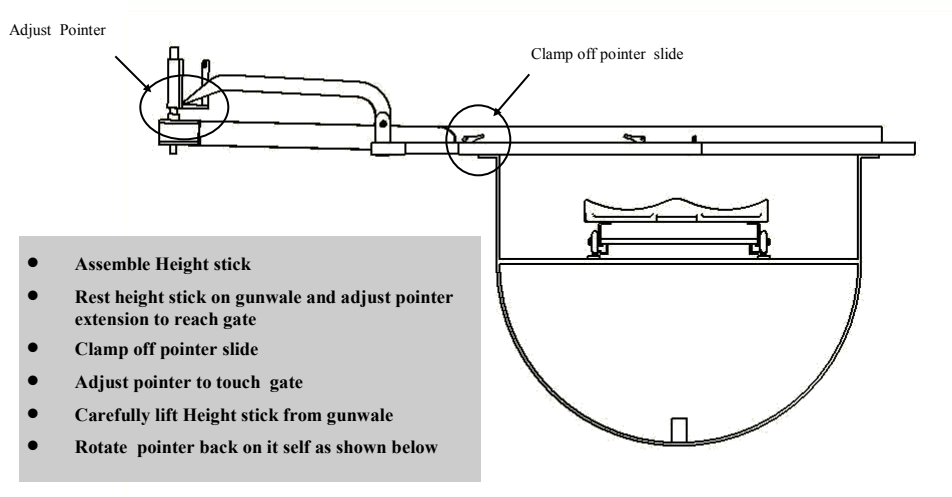

## HEIGHT STICK INSTRUCTIONS

- NEW DESIGN
- NO MORE CALCULATION
- ONE MEASUREMENT FROM SEAT TO GUNWALW
- **AND NOW ONE MEASUREMENT FROM SEAT TO HEEL**

- Simple to use
  - Suitable for all types of boats
- Fits into average size tool boxes ( 400mm long)
  - Made from Anodised Aluminium section
    - Can be used as a straight edge
    - Ideal for the travelling Coach
- Machine components for maximum accuracy